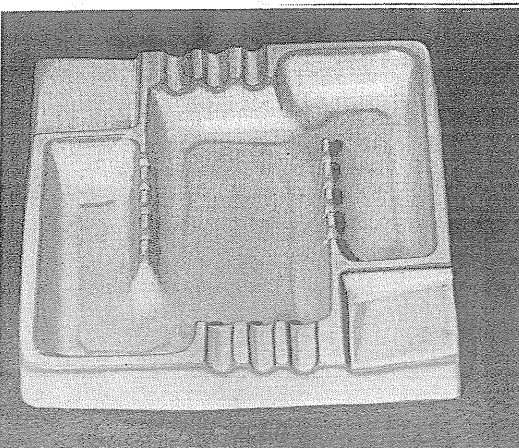

# Beautiful Practical Serviceable

- 4 —desert cactus vase, 7 in. . . . .
- 45 —slender bowl, 12 in. . . . .
- 63 —pillow vase, 7 in. . . . .
- 68 —cube vase, 5 in. . . . .
- 203—knobby cactus bowl,  
10 in. . . . .
- 304—double candle holders,  
pair . . . . .

434—mallard  
duck book ends  
on black walnut  
bases, felted,  
pair . . . . .

- 60B—goose vase, 6 in. . . . .
- 458—8 in. ash tray,  
felted . . . . .
- 97D—2 qt. barrel pitcher . . .
- 97M—16 oz. mug . . . . .
- 97U —10 oz. covered  
ramkin . . . . .
- 97V—2 qt. barrel baker . . . .

464—10½ in. large square ash  
tray, felted . . . . .

97D 97M 97U 97V