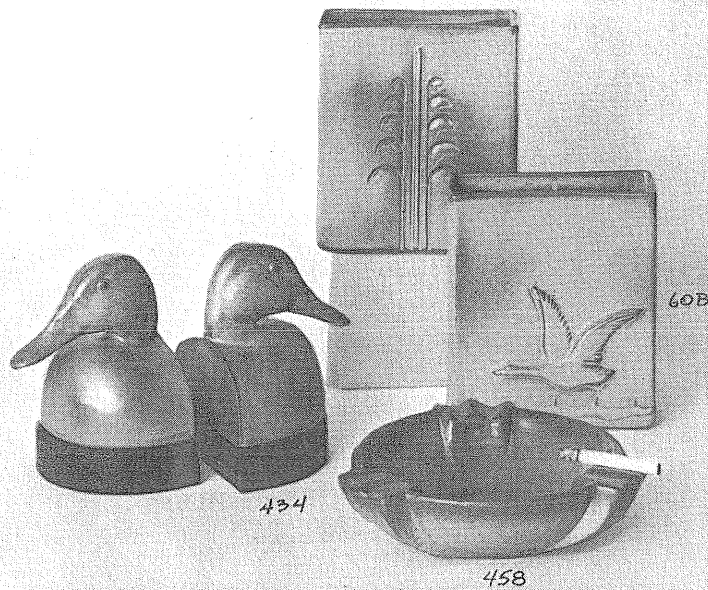

# Beautiful Practical Serviceable

- 4 —desert cactus vase, 7 in. . . . .
- 45 —slender bowl, 12 in. . . . .
- 63 —pillow vase, 7 in. . . . .
- 68 —cube vase, 5 in. . . . .
- 203—knobby cactus bowl,  
10 in. . . . .
- 304—double candle holders,  
pair . . . . .

434—mallard  
duck book ends  
on black walnut  
bases, felted,  
pair . . . . .

- 60B—goose vase, 6 in. . . . .
- 458—8 in. ash tray,  
felted . . . . .
- 97D—2 qt. barrel pitcher . . .
- 97M—16 oz. mug . . . . .
- 97U —10 oz. covered  
ramkin . . . . .
- 97V—2 qt. barrel baker . . . .