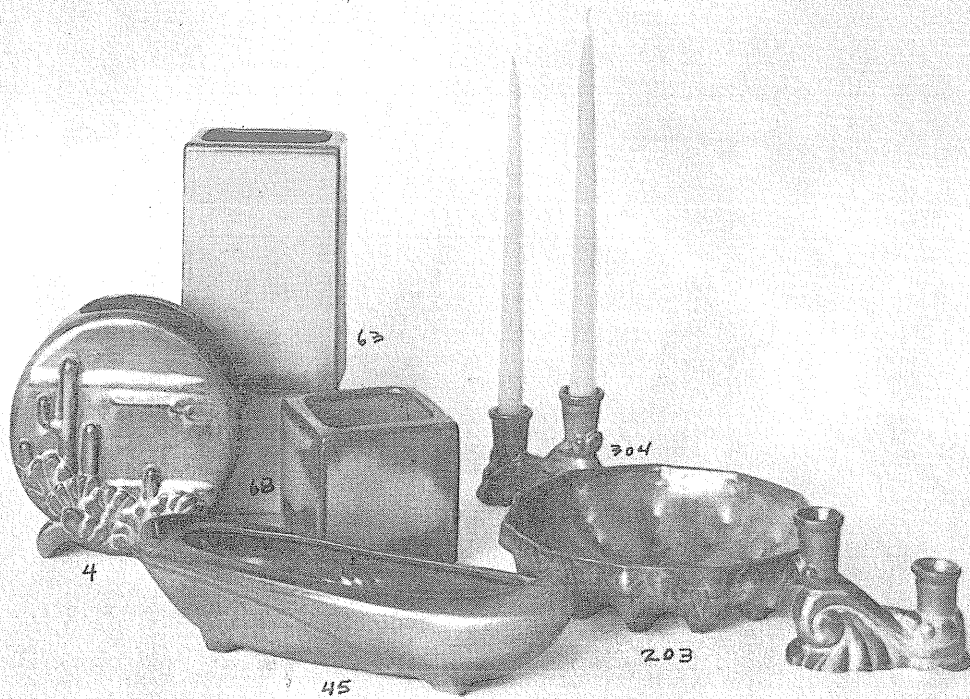

# Beautiful Practical Serviceable

- 4 —desert cactus vase, 7 in. . . . .
- 45 —slender bowl, 12 in. . . . .
- 63 —pillow vase, 7 in. . . . .
- 68 —cube vase, 5 in. . . . .
- 203—knobby cactus bowl,  
10 in. . . . .
- 304—double candle holders,  
pair . . . . .

464—10½ in. large square ash  
tray, felted . . . . .

97D 97M 97U 97V